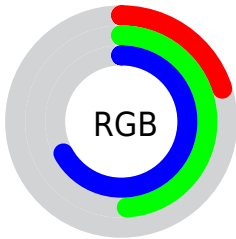

Distribution

- Red (20%)
- Green (49%)
- Blue (67%)