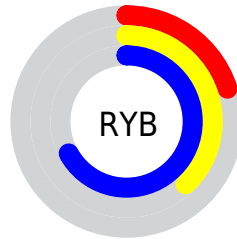

- Red (20%)
- Yellow (38%)
- Blue (67%)