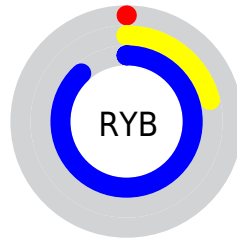

- Red (0%)
- Yellow (21%)
- Blue (88%)