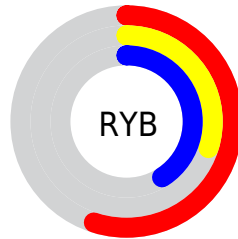

- Red (55%)
- Yellow (30%)
- Blue (41%)