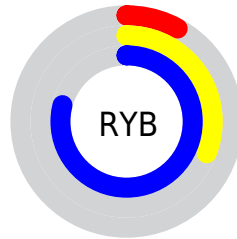

- Red (8%)
- Yellow (31%)
- Blue (79%)