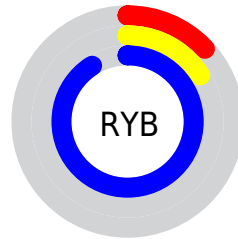

- Red (13%)
- Yellow (16%)
- Blue (91%)