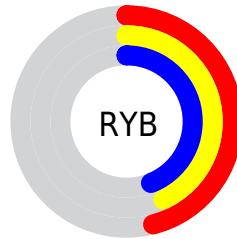

- Red (46%)
- Yellow (43%)
- Blue (44%)