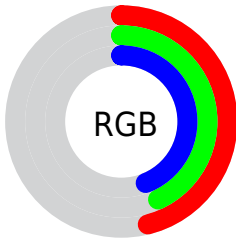

Distribution

- Red (46%)
- Green (43%)
- Blue (44%)