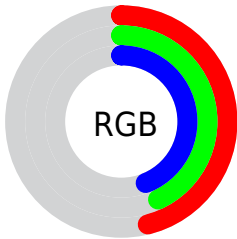

Distribution

Red (46%)

Green (43%)

Blue (44%)