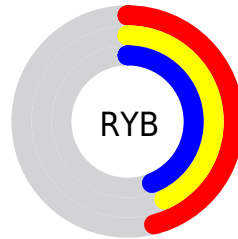

Details

The XYZ color **15.8645, 15.9587, 17.5734** is a dark color, and the websafe version is hex **666666**. A complement of this color would be **15.8803, 17.4463, 18.7511**, and the grayscale version is **15.4103, 16.2128, 17.6558**.

A 20% lighter version of the original color is **35.8492, 36.3680, 40.2522**, and **5.1738, 5.1175, 5.5656** is the 20% darker color. If you saturate the color by 10%, you get **14.2702, 13.4407, 14.9741**, and if you desaturate by 10%, it is **17.6670, 18.8314, 20.4315**.

Distribution

Red (46%)

Green (43%)

Blue (44%)

Red (46%)

Yellow (43%)

Blue (44%)

Cyan (0%)