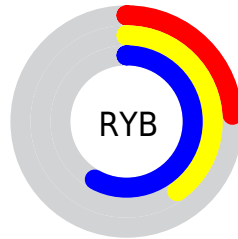

Details

The XYZ color **15.9523, 20.4585, 31.5419** is a dark color, and the websafe version is hex **669999**. A complement of this color would be **15.6594, 11.6141, 5.6921**, and the grayscale version is **16.0069, 16.8405, 18.3393**.

A 20% lighter version of the original color is **35.9652, 43.9912, 63.0955**, and **5.4531, 7.3788, 12.6921** is the 20% darker color. If you saturate the color by 10%, you get **14.8525, 19.4118, 31.3982**, and if you desaturate by 10%, it is **17.3140, 21.6518, 31.7008**.

Distribution

Red (24%)

Green (53%)

Blue (58%)

Red (24%)

Yellow (40%)

Blue (58%)

Cyan (60%)