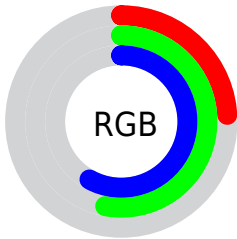

Distribution

Red (24%)

Green (53%)

Blue (58%)