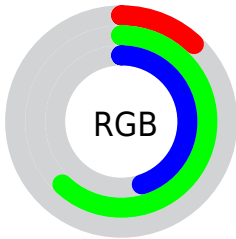

Distribution

- Red (12%)
- Green (62%)
- Blue (45%)