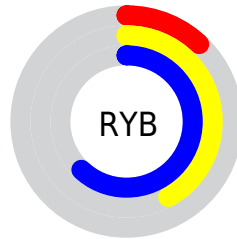

- Red (12%)
- Yellow (42%)
- Blue (62%)