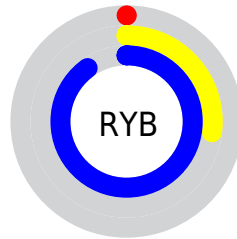

- Red (0%)
- Yellow (27%)
- Blue (90%)