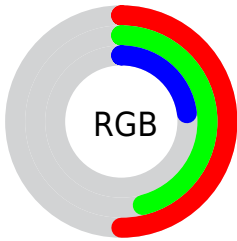

Distribution

Red (50%)

Green (46%)

Blue (23%)