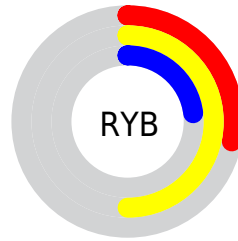

# Details

The XYZ color **16.0271, 17.6173, 6.5587** is a dark color, and the websafe version is hex **666633**. A complement of this color would be **7.7692, 6.7140, 21.3084**, and the grayscale version is **15.9378, 16.7678, 18.2601**.

A 20% lighter version of the original color is **36.1332, 39.3826, 19.6071**, and **5.2435, 5.8559, 1.1411** is the 20% darker color. If you saturate the color by 10%, you get **15.5095, 17.0401, 4.9746**, and if you desaturate by 10%, it is **16.6316, 18.2387, 8.5717**.

# Distribution

Red (50%)

Green (46%)

Blue (23%)

Red (28%)

Yellow (50%)

Blue (23%)

Cyan (0%)