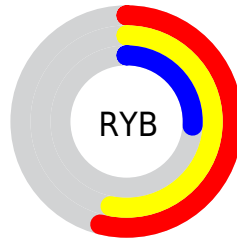

- Red (54%)
- Yellow (53%)
- Blue (26%)