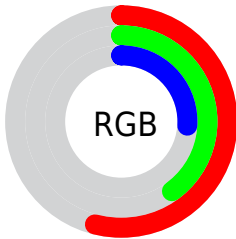

Distribution

- Red (54%)
- Green (40%)
- Blue (26%)