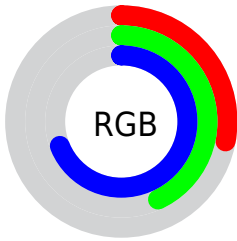

Distribution

- Red (28%)
- Green (43%)
- Blue (69%)