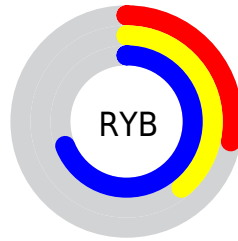

- Red (28%)
- Yellow (39%)
- Blue (69%)