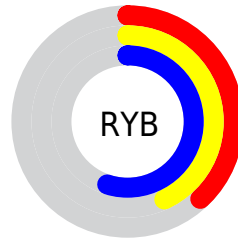

Details

The XYZ color **15.9829, 16.9553, 27.6296** is a dark color, and the websafe version is hex **666666**. A complement of this color would be **20.1020, 20.4450, 14.1966**, and the grayscale version is **15.7113, 16.5295, 18.0006**.

A 20% lighter version of the original color is **36.2474, 38.3350, 57.1187**, and **5.2221, 5.5425, 10.6921** is the 20% darker color. If you saturate the color by 10%, you get **13.7281, 14.4810, 27.2711**, and if you desaturate by 10%, it is **18.5855, 19.7280, 28.0279**.

Distribution

Red (38%)

Green (45%)

Blue (55%)

Red (38%)

Yellow (43%)

Blue (55%)

Cyan (31%)