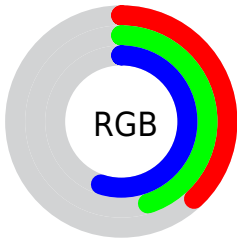

Distribution

Red (38%)

Green (45%)

Blue (55%)