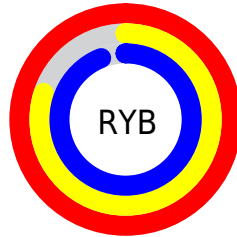

Details

The XYZ color **78.7995, 71.2139, 92.0306** is a light color, and the websafe version is hex **FFCCFF**. A complement of this color would be **73.8573, 89.6675, 81.1281**, and the grayscale version is **70.7461, 74.4304, 81.0547**.

A 20% lighter version of the original color is **95.0500, 100.0000, 108.9000**, and **42.8468, 37.2792, 50.2847** is the 20% darker color. If you saturate the color by 10%, you get **72.0771, 59.5495, 84.3011**, and if you desaturate by 10%, it is **86.5671, 84.8913, 100.3469**.

Distribution

Red (100%)

Green (80%)

Blue (94%)

Red (100%)

Yellow (80%)

Blue (94%)

Cyan (0%)