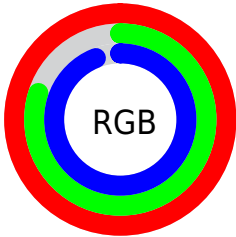

Distribution

Red (100%)

Green (80%)

Blue (94%)