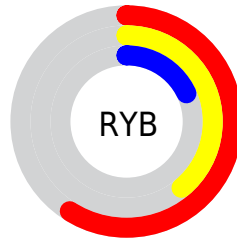

- Red (59%)
- Yellow (39%)
- Blue (18%)