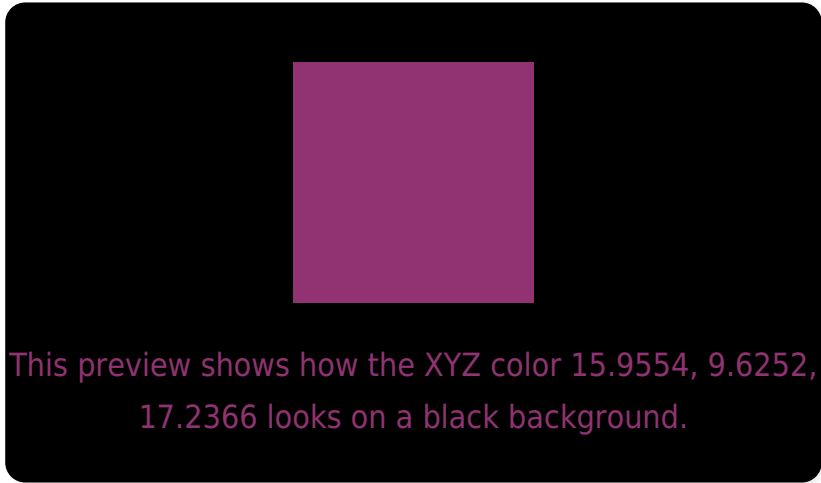

## White Background

This preview shows how the XYZ color 15.9554, 9.6252, 17.2366 looks on a white background.

# Black Background