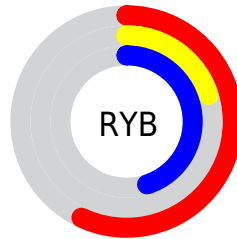

- Red (57%)
- Yellow (20%)
- Blue (45%)