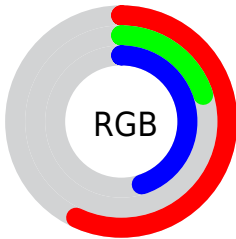

Distribution

- Red (57%)
- Green (20%)
- Blue (45%)