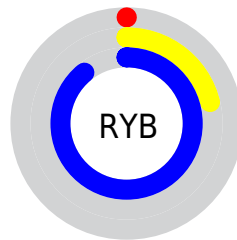

- Red (0%)
- Yellow (21%)
- Blue (89%)