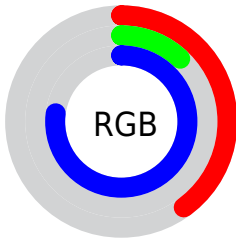

Distribution

- Red (40%)
- Green (12%)
- Blue (77%)