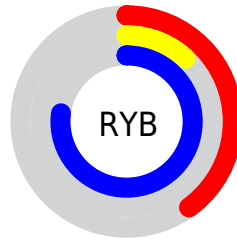

- Red (40%)
- Yellow (12%)
- Blue (77%)