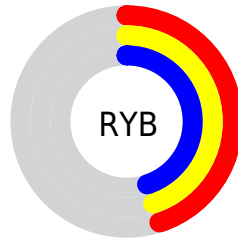

- Red (45%)
- Yellow (45%)
- Blue (45%)