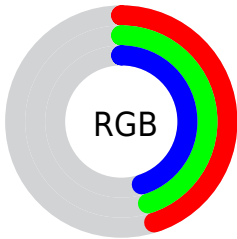

Distribution

- Red (45%)
- Green (45%)
- Blue (45%)