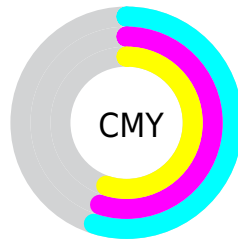

A 20% lighter version of the original color is **36.2450, 38.1326, 41.5264**, and **5.1784, 5.4480, 5.9329** is the 20% darker color. If you saturate the color by 10%, you get **14.1572, 15.9508, 15.0597**, and if you desaturate by 10%, it is **18.0544, 17.8098, 22.0227**.

# Distribution

- Red (45%)
- Green (45%)
- Blue (45%)

- Red (45%)
- Yellow (45%)
- Blue (45%)

- Cyan (0%)
- Magenta (0%)
- Yellow (0%)
- Black (55%)

- Cyan (55%)
- Magenta (55%)
- Yellow (55%)

# Brightness & Saturation Gradients

These gradients show how the XYZ color 15.9940, 16.8269, 18.3245 changes by changing the brightness by 10 percent. The first figure shows a shift by +10% for each color and the second figure -10%.