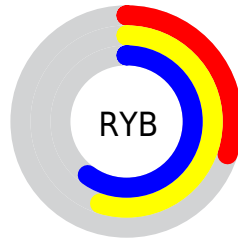

- Red (30%)
- Yellow (55%)
- Blue (60%)