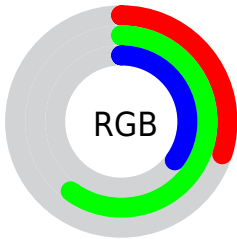

Distribution

- Red (30%)
- Green (60%)
- Blue (35%)