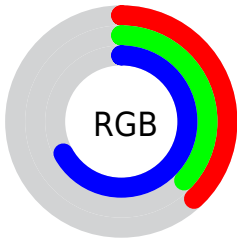

Distribution

Red (38%)

Green (37%)

Blue (67%)