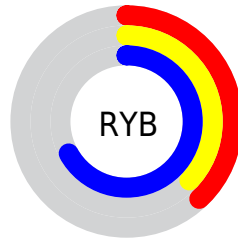

A 20% lighter version of the original color is **36.6154, 32.3211, 76.2603**, and **5.3055, 3.9946, 17.3210** is the 20% darker color. If you saturate the color by 10%, you get **13.3273, 10.0767, 39.2731**, and if you desaturate by 10%, it is **19.9311, 18.0383, 40.4618**.

# Distribution

Red (38%)

Green (37%)

Blue (67%)

Red (38%)

Yellow (37%)

Blue (67%)

Cyan (43%)