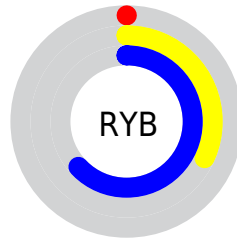

- Red (0%)
- Yellow (32%)
- Blue (63%)