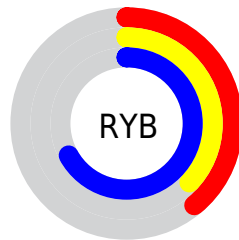

Details

The XYZ color **16.4935, 13.7393, 39.8129** is a dark color, and the websafe version is hex **666699**. A complement of this color would be **32.1660, 37.6828, 16.4050**, and the grayscale version is **13.2791, 13.9707, 15.2141**.

A 20% lighter version of the original color is **36.9897, 32.5141, 76.2778**, and **5.4359, 4.0618, 17.3271** is the 20% darker color. If you saturate the color by 10%, you get **13.5396, 10.1862, 39.2830**, and if you desaturate by 10%, it is **20.1330, 18.1423, 40.4712**.

Distribution

Red (39%)

Green (37%)

Blue (67%)

Red (39%)

Yellow (37%)

Blue (67%)

Cyan (42%)