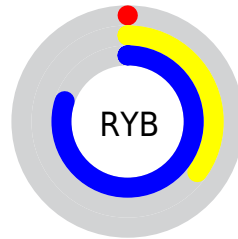

Red (0%)

Yellow (35%)

Blue (80%)