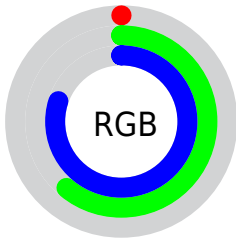

Distribution

Red (0%)

Green (61%)

Blue (80%)