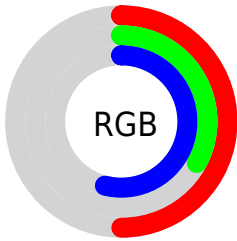

Distribution

Red (50%)

Green (33%)

Blue (54%)