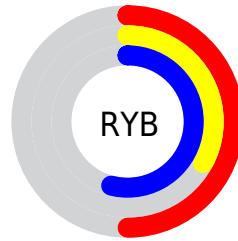

A 20% lighter version of the original color is **37.1240, 30.9133, 53.3004**, and **5.4740, 3.6521, 9.4332** is the 20% darker color. If you saturate the color by 10%, you get **15.1532, 10.6637, 24.9268**, and if you desaturate by 10%, it is **18.0993, 15.3907, 25.6839**.

# Distribution

Red (50%)

Green (33%)

Blue (54%)

Red (50%)

Yellow (33%)

Blue (54%)

Cyan (7%)