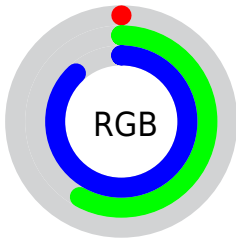

Distribution

- Red (0%)
- Green (58%)
- Blue (88%)