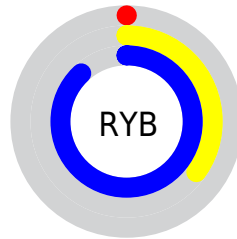

- Red (0%)
- Yellow (35%)
- Blue (88%)