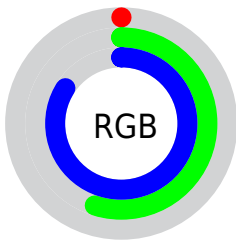

Distribution

- Red (0%)
- Green (55%)
- Blue (84%)