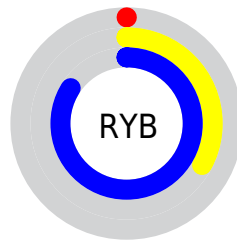

- Red (0%)
- Yellow (33%)
- Blue (84%)