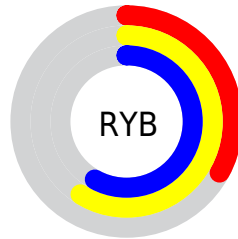

- Red (33%)
- Yellow (59%)
- Blue (58%)