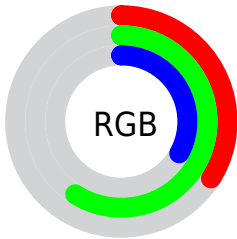

Distribution

- Red (34%)
- Green (59%)
- Blue (33%)