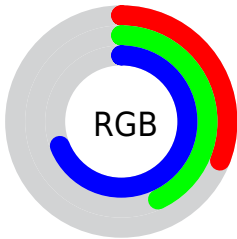

Distribution

- Red (31%)
- Green (43%)
- Blue (69%)