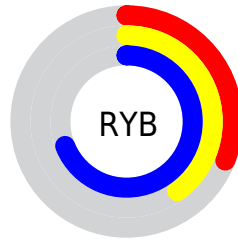

- Red (31%)
- Yellow (40%)
- Blue (69%)