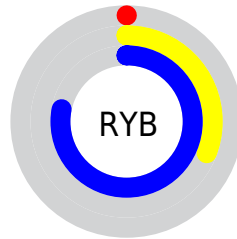

- Red (0%)
- Yellow (31%)
- Blue (78%)