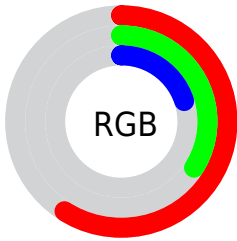

Distribution

- Red (59%)
- Green (34%)
- Blue (20%)