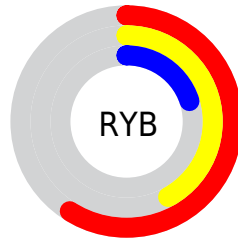

- Red (59%)
- Yellow (42%)
- Blue (20%)