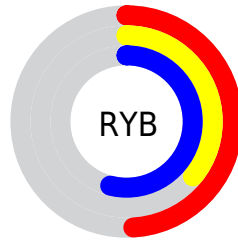

- Red (49%)
- Yellow (36%)
- Blue (54%)