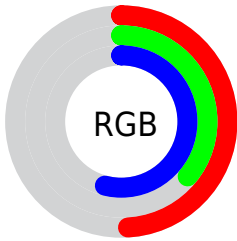

Distribution

- Red (49%)
- Green (36%)
- Blue (54%)