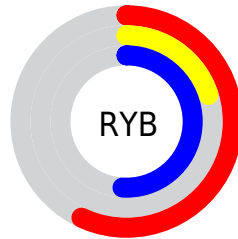

A 20% lighter version of the original color is **37.4812, 25.6955, 47.2402**, and **5.7257, 2.7887, 7.6336** is the 20% darker color. If you saturate the color by 10%, you get **16.1237, 8.8325, 20.7742**, and if you desaturate by 10%, it is **17.7251, 11.5101, 22.9271**.

# Distribution

Red (57%)

Green (20%)

Blue (51%)

Red (57%)

Yellow (20%)

Blue (51%)

Cyan (0%)