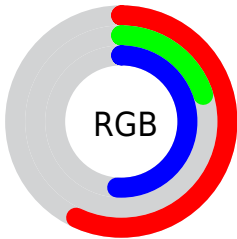

Distribution

Red (57%)

Green (20%)

Blue (51%)