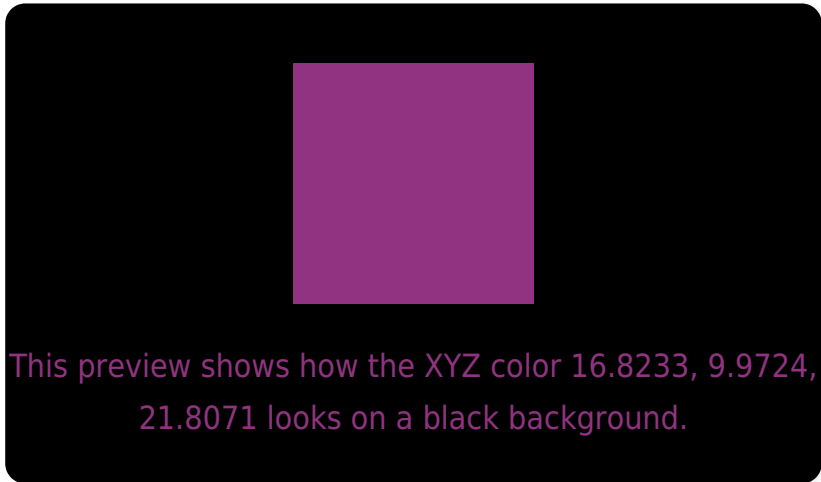

## White Background

This preview shows how the XYZ color 16.8233, 9.9724, 21.8071 looks on a white background.

# Black Background