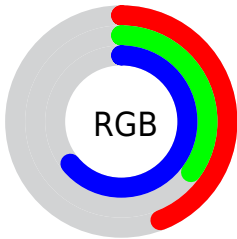

Distribution

Red (44%)

Green (35%)

Blue (64%)