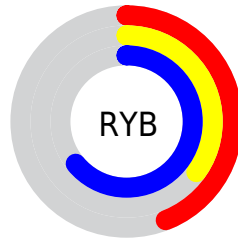

A 20% lighter version of the original color is **37.6813, 31.8700, 71.1833**, and **5.6888, 3.9319, 15.7883** is the 20% darker color. If you saturate the color by 10%, you get **14.2968, 10.1921, 36.3360**, and if you desaturate by 10%, it is **20.0288, 17.2639, 37.3989**.

# Distribution

Red (44%)

Green (35%)

Blue (64%)

Red (44%)

Yellow (35%)

Blue (64%)

Cyan (32%)