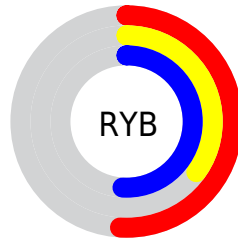

- Red (51%)
- Yellow (35%)
- Blue (51%)