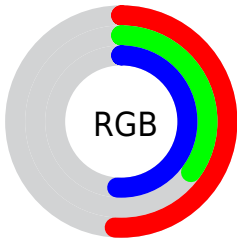

Distribution

- Red (51%)
- Green (35%)
- Blue (51%)