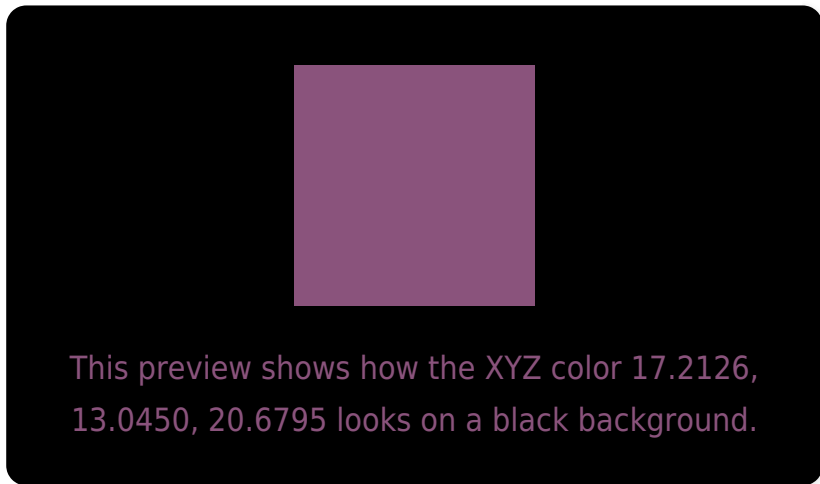

Black Background

Color Contrast Check

Large Text (above 18pt) WCAG AA ✓ Pass

Any Text WCAG AA × Fail

Large Text (above 18pt) WCAG AAA × Fail

Any Text WCAG AAA × Fail

If you want to check with other color combinations, try the [Color Contrast Checker](#).