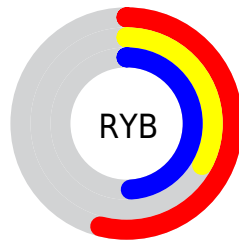

- Red (54%)
- Yellow (33%)
- Blue (49%)