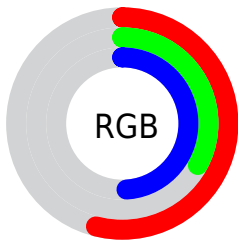

Distribution

- Red (54%)
- Green (33%)
- Blue (49%)