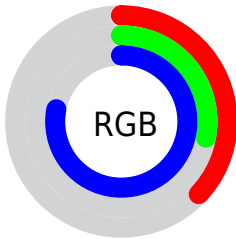

Distribution

Red (37%)

Green (28%)

Blue (78%)