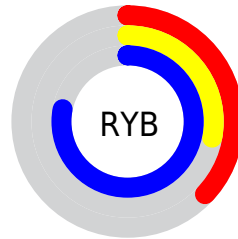

Details

The XYZ color **17.1781, 11.0097, 55.2525** is a dark color, and the websafe version is hex **6633CC**. The color can be described as dark muted blue. A complement of this color would be **39.4646, 50.5317, 13.6349**, and the grayscale version is **10.1683, 10.6979, 11.6500**.

A 20% lighter version of the original color is **37.8363, 27.5701, 97.9351**, and **5.7616, 2.8736, 26.6365** is the 20% darker color. If you saturate the color by 10%, you get **14.6129, 8.1062, 54.8275**, and if you desaturate by 10%, it is **20.5128, 14.9248, 55.8327**.

Distribution

Red (37%)

Green (28%)

Blue (78%)

Red (37%)

Yellow (28%)

Blue (78%)

Cyan (53%)