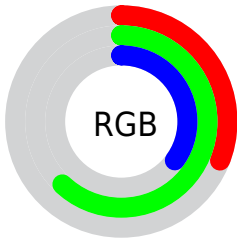

Distribution

- Red (31%)
- Green (62%)
- Blue (35%)