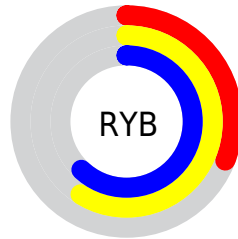

- Red (31%)
- Yellow (59%)
- Blue (62%)