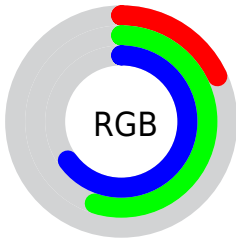

Distribution

- Red (18%)
- Green (55%)
- Blue (65%)