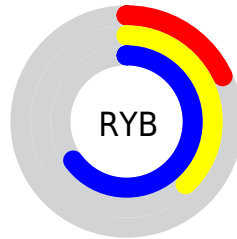

- Red (18%)
- Yellow (38%)
- Blue (65%)