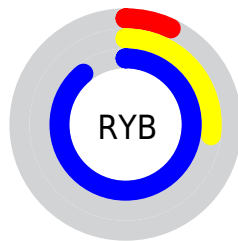

- Red (7%)
- Yellow (27%)
- Blue (89%)