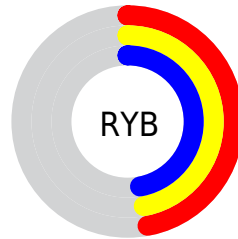

- Red (47%)
- Yellow (47%)
- Blue (47%)