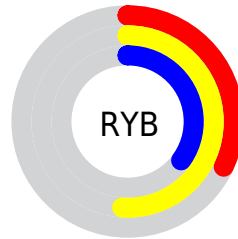

# Details

The XYZ color **17.3993, 20.4473, 11.0123** is a dark color, and the websafe version is hex **999966**. A complement of this color would be **11.1003, 9.7439, 22.0658**, and the grayscale version is **18.4111, 19.3700, 21.0939**.

A 20% lighter version of the original color is **38.5720, 44.2358, 28.3352**, and **5.8596, 7.2424, 2.7582** is the 20% darker color. If you saturate the color by 10%, you get **16.6846, 20.1310, 8.6530**, and if you desaturate by 10%, it is **18.2128, 20.8051, 13.8589**.

# Distribution

Red (48%)

Green (51%)

Blue (32%)

Red (32%)

Yellow (51%)

Blue (35%)

Cyan (5%)