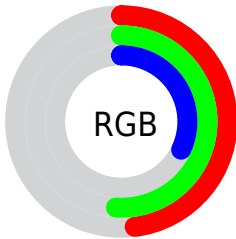

Distribution

Red (48%)

Green (51%)

Blue (32%)