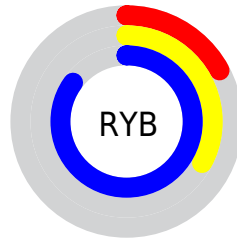

- Red (17%)
- Yellow (33%)
- Blue (85%)