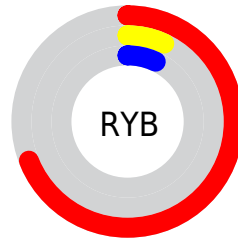

Red (69%)

Yellow (7%)

Blue (7%)