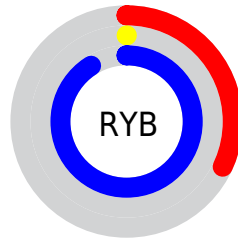

- Red (32%)
- Yellow (0%)
- Blue (91%)