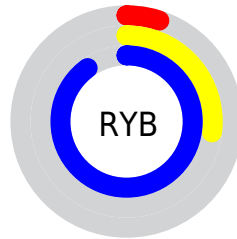

- Red (5%)
- Yellow (27%)
- Blue (90%)