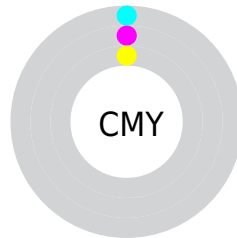

Details

The XYZ color 95.0500, 100.0000, 108.9000 is a light color, and the websafe version is hex FFFFFFFF, and the color name is [white](#). A complement of this color would be 95.0500, 100.0000, 108.9000, and the grayscale version is 95.0500, 100.0000, 108.9000.

A 20% lighter version of the original color is 95.0500, 100.0000, 108.9000, and 53.6758, 56.4712, 61.4971 is the 20% darker color. If you saturate the color by 10%, you get 83.6107, 83.2608, 86.1595, and if you desaturate by 10%, it is 95.0500, 100.0000, 108.9000.

Distribution

-  Red (100%)
-  Green (100%)
-  Blue (100%)

-  Red (100%)
-  Yellow (100%)
-  Blue (100%)

-  Cyan (0%)
-  Magenta (0%)
-  Yellow (0%)
-  Black (0%)

-  Cyan (0%)
-  Magenta (0%)
-  Yellow (0%)

Brightness & Saturation Gradients

These gradients show how the XYZ color 95.0500, 100.0000, 108.9000 changes by changing the brightness by 10 percent. The first figure shows a shift by +10% for each color and the second figure -10%.