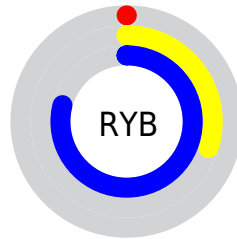

- Red (0%)
- Yellow (30%)
- Blue (79%)