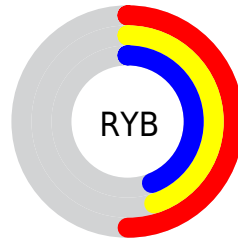

# Details

The XYZ color **18.0135, 18.0429, 18.1560** is a dark color, and the websafe version is hex **666666**. A complement of this color would be **18.1672, 19.9907, 23.3235**, and the grayscale version is **17.4340, 18.3419, 19.9743**.

A 20% lighter version of the original color is **39.6663, 40.1778, 41.2618**, and **6.1857, 6.0582, 5.8444** is the 20% darker color. If you saturate the color by 10%, you get **16.1536, 15.3961, 14.2280**, and if you desaturate by 10%, it is **20.1283, 21.0364, 22.6710**.

# Distribution

Red (50%)

Green (45%)

Blue (44%)

Red (50%)

Yellow (45%)

Blue (44%)

Cyan (0%)